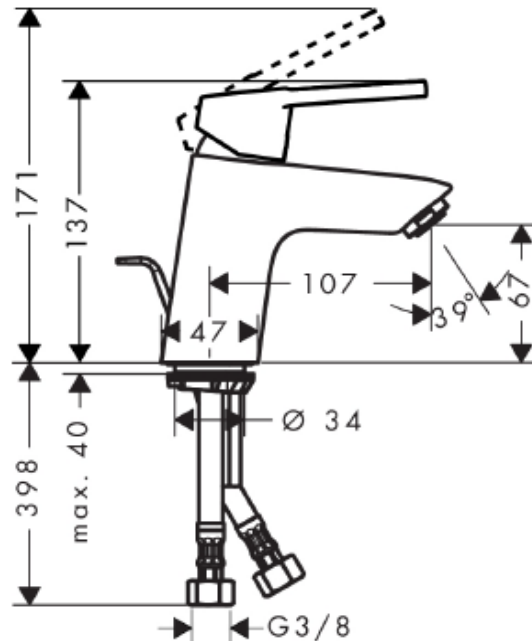

SPECIFICATION SHEET - fittings

BRAND:	hansgrohe	Product Photo:
ORIGIN:	Germany	
SERIES:	Logis Loop	
PRODUCT DESCRIPTION:	Single lever basin mixer 70 • spray type: normal spray • with pop-up waste set G 1 ¼" • flow rate: 5 l/min	
MODEL No.	71150 000	
FINISH/COLOUR:	Chrome-plated	
DIMENSIONS:	137mm height 107mm spout projection	
OPTIONAL MATCHING PARTS:	2x angle valve ½"x¾" basin waste trap	

Technical Informations: Suitable for continous flow water heater

REMINDER:	Pipe flushing must be done before faucets are installed. Failure to do so voids the warranty.
	Do not use cleaners containing abrasive cleansers, ammonia, bleach, acids, waxes, alcohol, solvents or other products not recommended for chrome.
	All information is for reference only, installation shall always be based on the actual product delivered.